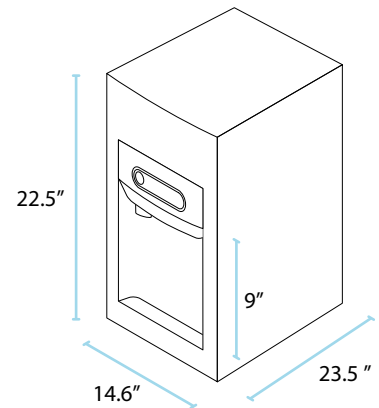

# Beautiful on the outside, the best technology inside

**Quench 975-15.** A sleek, space-saving combination filtered water and ice machine with up to 15 pounds of Chewblet® nugget ice storage. The 975-15 is a great tabletop solution for kitchenettes or break rooms, serving up to 50 users.

## Specifications

DESCRIPTION	SPECIFICATION
Weight	100 lbs
Dimensions	22.5" h x 14.6" w x 23.5" d
Clearance Needed	3" each side, 3" back
Ice Output	Up to 125 lbs of ice/24 hours
Ice Storage	15 lbs

DESCRIPTION	SPECIFICATION
Recommended Water Pressure	10-70 psi
Rated Voltage/Frequency	115v/60Hz @ 5 amps
Power Consumption	6.9 kWh/100 lbs of ice
Filtration Options	Activated carbon or reverse osmosis
Users	Typically serves up to 50 users