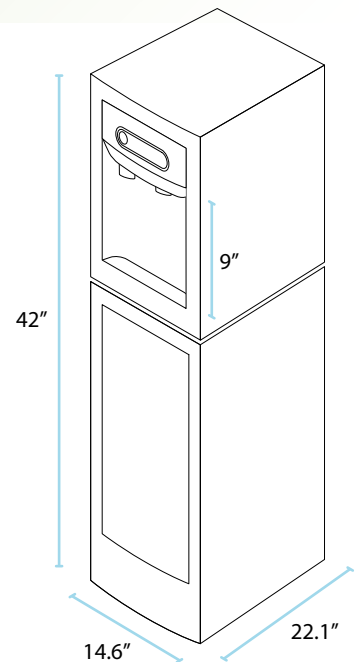

7 pounds of ice storage

Drainless technology

NSF-certified filtration

Ice-maker and room temperature water dispenser

Advanced carbon filtration

Optional reverse osmosis filtration

Specifications

DESCRIPTION	SPECIFICATION
Weight	120 lbs
Dimensions	42" h x 14.6" w x 22.1" d
Clearance Needed	3" each side, 3" back
Ice Output	Up to 125 lbs of ice (in 24 hours)
Ice Storage	7 lbs